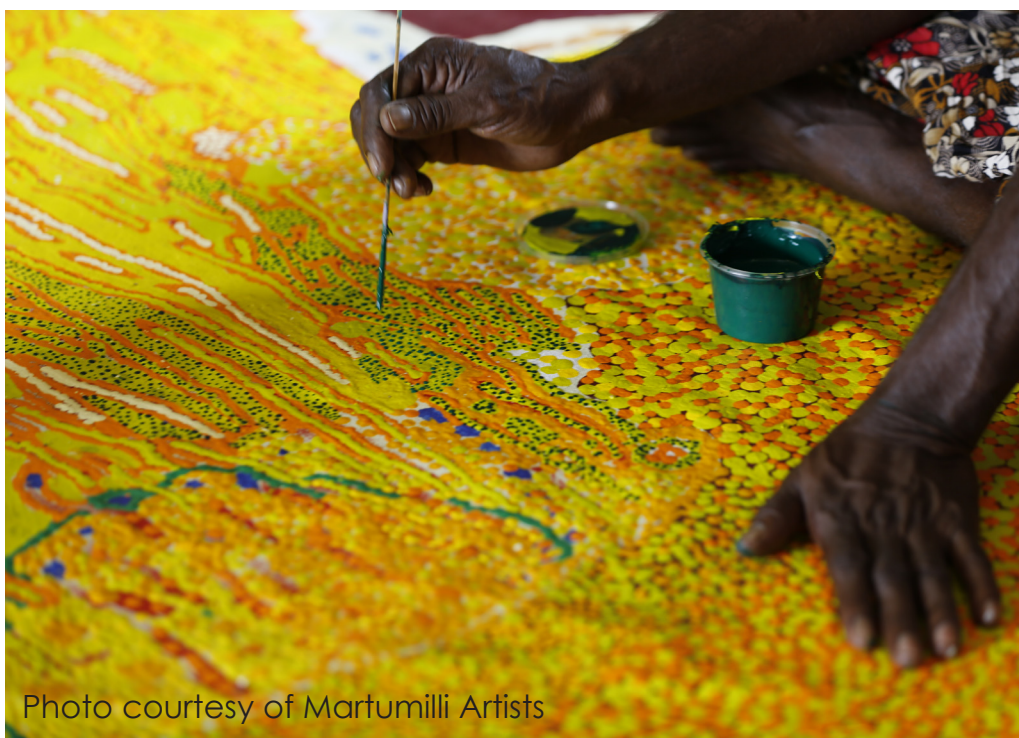

Kalyu purchase order

Kalyu (Water) 2014 Limited edition (200) Hahnemuhler 308 photorag 100% cotton archival rag printed on epson 11880 with Ultrachrome pigment inks.

Order: _____

Name: _____

Address: _____

Suburb: _____

State: _____ Postcode: _____

Landline: _____ Mobile: _____

Email: _____

Photo courtesy of Martumilli Artists

Payment options

Cash ☐   Cheque ☐   Visa ☐   Mastercard ☐

x 1 ☐ $290 inc. GST :: x 2 ☐ $580 inc. GST :: x 3 ☐ $870 inc. GST

Card No:

Expires: /   CSC:

Name on Card: _____

Signature: _____

Conservation Council of WA is providing accounting assistance for the artists fundraising efforts. Funds will be used for the campaign to protect Karlamily from the threat of uranium mining.